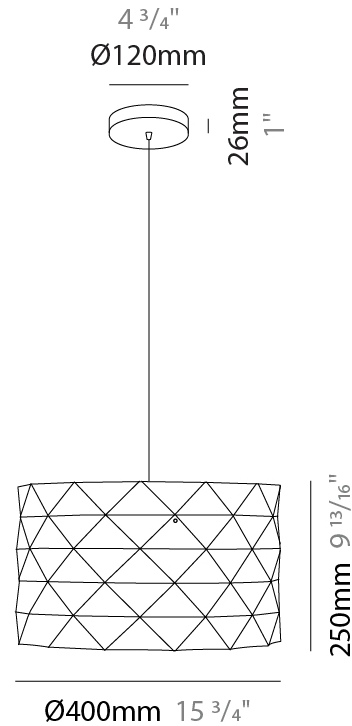

PRISMA SUSPENSION

D61079-

base number   Finish
Options

1. To build a product code in our configurator select the specify button on the base model # product page
2. To build a manual product code on this datasheet choose from the options listed below in blue font and add the suffix to the base model #

GENERAL

Series: Prisma
Partner: Linea Zero
Division: Design
Installation: Suspension
Product Type: Pendant
Mounting Location: Ceiling

PHYSICAL

Shape: Cylinder
Diameter (mm): 400
Diameter (in): 15 ³/₄
Height (mm): 250
Height (in): 9 ¹³/₁₆
Max. Overall Height (mm): 1900
Max. Overall Height (in): 74 ¹³/₁₆
Diffuser: Polilux™ Shade - See Finish Options
[Fixture Finish: WHI / SIL / NGD / COP / PKM](#)
Fixture Material: Polilux™/ Metal holder
Primary Material: Non-Static Polilux

ELECTRICAL

Number of Lamps: 1
Lamp Type: LED Retrofit
Bulb Included: Bulb Not Included
Max. Wattage Per Lamp (W): 7
Lamp Base: E26
Input Voltage (V): 120
Upon Request: 277Vac / GU24

LED

OPTICAL

RATINGS AND CERTIFICATIONS

Certified By: Certified for North American Standards
IP rating: IP20

PROJECT	_____
TYPE	_____
SPECIFIER	_____
QUANTITY	_____
DATE	_____